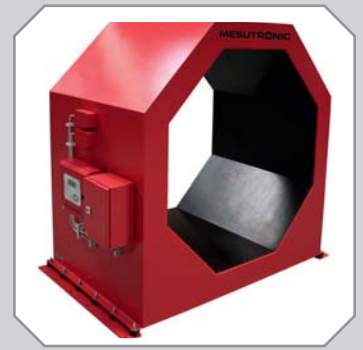

TRANSTRON HL

Conveyor system for transport
of timber/logs

- **Durable** - in Technology and Performance
- **Fast** - in Cleaning and Maintenance
- **Flexible** - in Size and Application

In a few words:

- High quality, low-wear system components
- Resistant against weather influences
- Long-term, stable detection results

- Indestructible and low-maintenance construction
- All system components easy accessible
- Maintenance friendly construction

- Size variations for different areas of use
- Multitude of different drives, belts, etc.
- Perfect fit for the wood industry