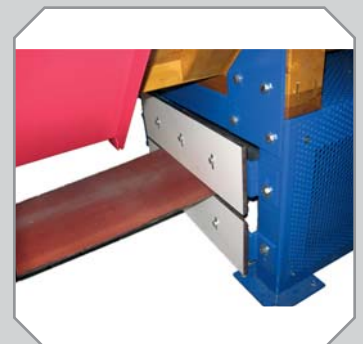

TRANSTRON HL

Conveyor system for transport
of timber/logs

- **Durable** - in Technology and Performance
- **Fast** - in Cleaning and Maintenance
- **Flexible** - in Size and Application

In a few words:

- High quality, low-wear system components
- Resistant against weather influences
- Long-term, stable detection results

- Indestructible and low-maintenance construction
- All system components easy accessible
- Maintenance friendly construction

- Size variations for different areas of use
- Multitude of different drives, belts, etc.
- Perfect fit for the wood industry